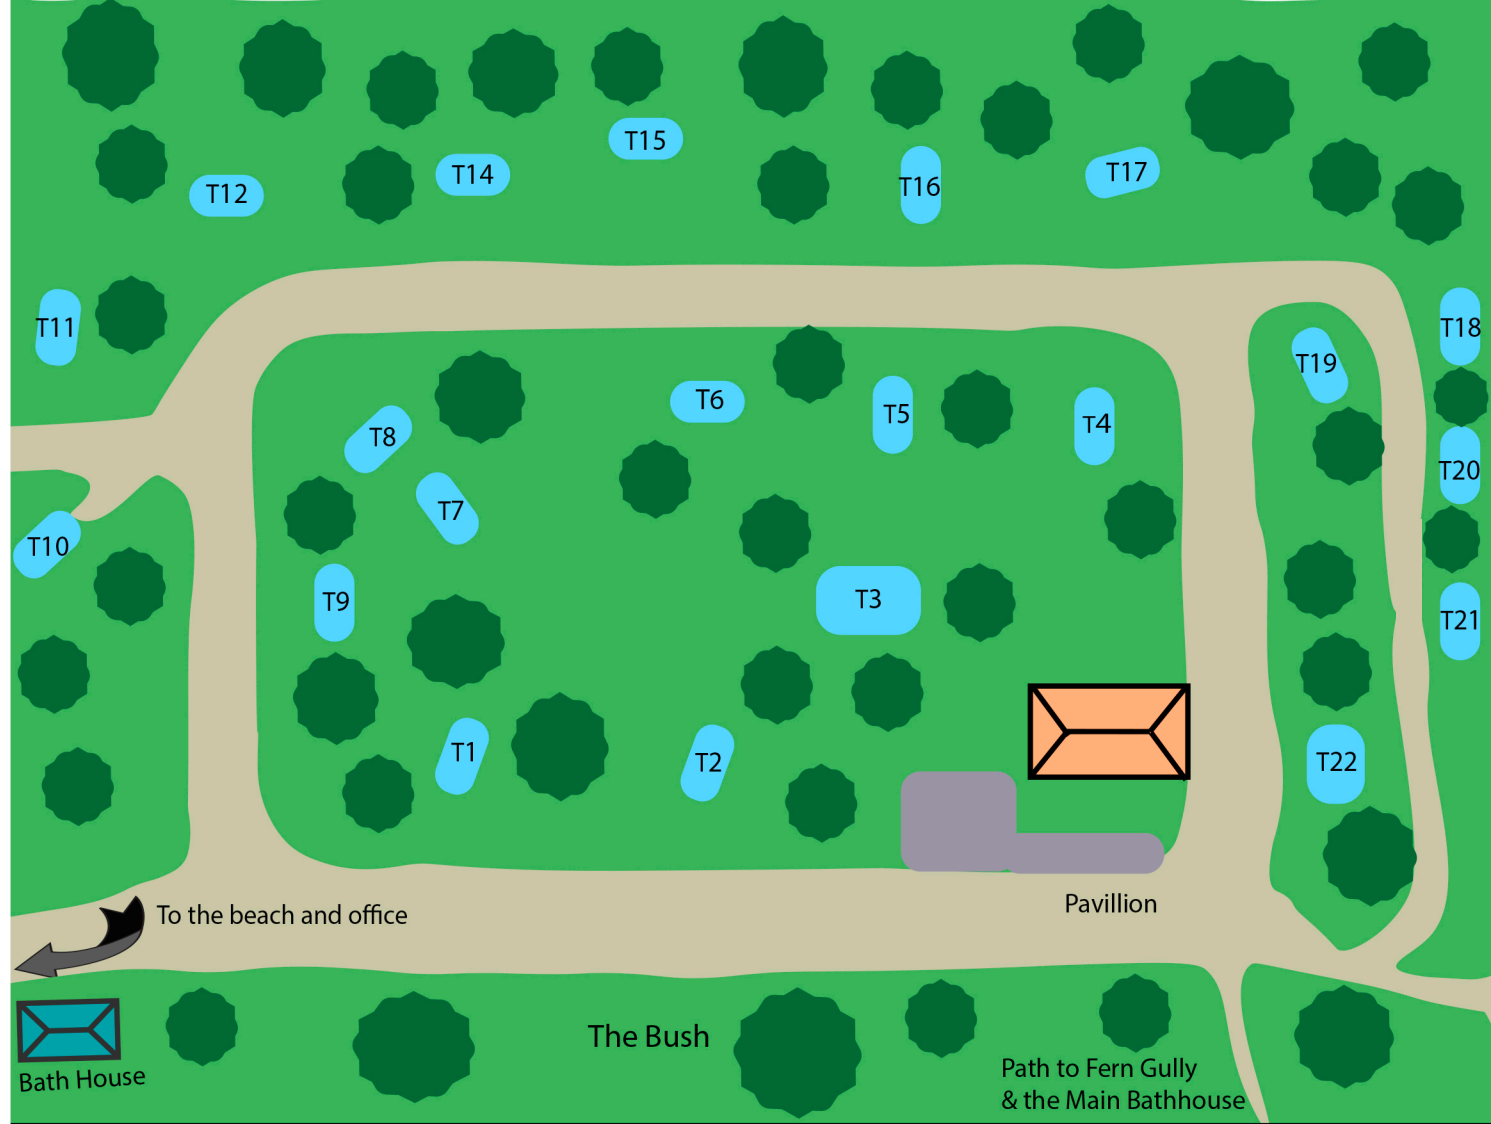

Diamond Lure Campground &
RV Resort
514 Diamond Lure Road
Ellijay, GA 30536
706-273-3075

Campground Rules:

1. All site locations will be assigned by the park manager.
2. Pets are welcome if kept on a leash. Please clean up after your pets and do not leave them unattended.
3. Do not park vehicles on any empty sites or grass areas without prior permission.
4. All sewer hook-ups must have sewer rings or elbow to prevent back-up. Do not empty tanks on the ground.
5. Clotheslines are not permitted. Please use the dryers in the laundry room.
6. Open fires are permitted in fire rings only.
7. Swimming is permitted in the swimming area. Children must be supervised by an adult. Swim at your own risk.
8. Parents are responsible for their children and their behavior. Children must be at their campsites after 9:00 PM.
9. Quiet time is observed between 10:00 PM and 8:00 AM except for scheduled events.
10. Physical violence, intoxication, obscene or disorderly conduct, possession of illegal drugs or display of firearms will cause immediate expulsion from the property.
11. Management assumes no responsibility for loss by fire, theft, accidents, personal injuries, insects, etc.
12. Fishing is catch and release only.
13. All vehicles must display a parking pass.

Your Campsite is:

In case of an
emergency
call 911
For campground
assistance call
706-273-3075